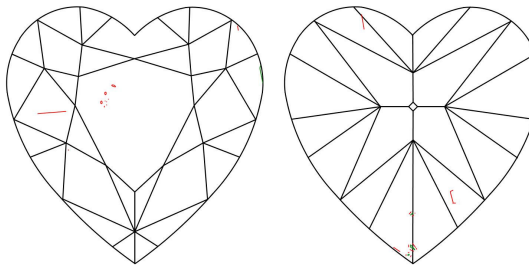

Carat Weight ..... 1.02 carat  
 Color Grade ..... Fancy Pink-Brown  
 Color Origin ..... Natural  
 Color Distribution ..... Even  
 Clarity Grade ..... SI1  
 Proportions:

Profile not to actual proportions

Polish ..... Excellent  
 Symmetry ..... Good  
 Fluorescence ..... None  
 Inscription(s): GIA 1488890590

Comments: Clouds, internal graining and surface graining are not shown.

ADDITIONAL INFORMATION

GIA COLORED DIAMOND SCALE

Illustration of GIA fancy color grade interrelationships

GIA CLARITY SCALE

FLAWLESS
INTERNALLY FLAWLESS
VVS <sub>1</sub>
VVS <sub>2</sub>
VS <sub>1</sub>
VS <sub>2</sub>
SI <sub>1</sub>
SI <sub>2</sub>
I <sub>1</sub>
I <sub>2</sub>
I <sub>3</sub>

CLARITY CHARACTERISTICS

KEY TO SYMBOLS\*

- Feather
- Crystal
- Needle
- Indented Natural
- Natural

\* Red symbols denote internal characteristics (inclusions). Green or black symbols denote external characteristics (blemishes). Diagram is an approximate representation of the diamond, and symbols shown indicate type, position, and approximate size of clarity characteristics. All clarity characteristics may not be shown. Details of finish are not shown.