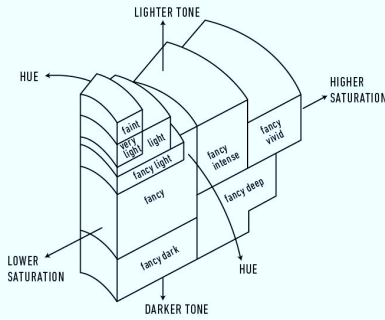

Carat Weight ..... 1.02 carat  
 Color Grade ..... Fancy Pink-Brown  
 Color Origin ..... Natural  
 Color Distribution ..... Even  
 Clarity Grade ..... SI1  
 Proportions:

Profile not to actual proportions

Polish ..... Excellent  
 Symmetry ..... Good  
 Fluorescence ..... None  
 Inscription(s): GIA 1488890590

Comments: Clouds, internal graining and surface graining are not shown.

ADDITIONAL INFORMATION

GIA COLORED DIAMOND SCALE

Illustration of GIA fancy color grade interrelationships

GIA CLARITY SCALE

FLAWLESS
INTERNALLY FLAWLESS
VVS <sub>1</sub>
VVS <sub>2</sub>
VS <sub>1</sub>
VS <sub>2</sub>
SI <sub>1</sub>
SI <sub>2</sub>
I <sub>1</sub>
I <sub>2</sub>
I <sub>3</sub>

CLARITY CHARACTERISTICS

KEY TO SYMBOLS\*

- Feather
- Crystal
- Needle
- Indented Natural
- Natural

\* Red symbols denote internal characteristics (inclusions). Green or black symbols denote external characteristics (blemishes). Diagram is an approximate representation of the diamond, and symbols shown indicate type, position, and approximate size of clarity characteristics. All clarity characteristics may not be shown. Details of finish are not shown.