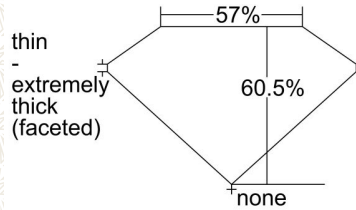

GIA NATURAL COLORED DIAMOND REPORT

April 15, 2024  
 Report Type ..... Grading Report  
 GIA Report Number ..... 1488890590  
 Shape and Cutting Style ..... Heart Modified Brilliant  
 Measurements ..... 5.34 x 6.30 x 3.81 mm

Carat Weight ..... 1.02 carat  
 Color Grade ..... Fancy Pink-Brown  
 Color Origin ..... Natural  
 Color Distribution ..... Even  
 Clarity Grade ..... SI1  
 Proportions:

Profile not to actual proportions