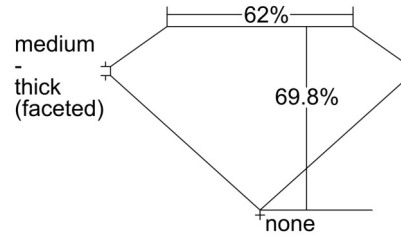

GIA NATURAL DIAMOND GRADING REPORT

November 14, 2024

GIA Report Number 7502846931

Shape and Cutting Style Cushion Modified Brilliant

Measurements 6.46 x 5.15 x 3.60 mm

GRADING RESULTS

Carat Weight 1.02 carat

PROPORTIONS

Profile not to actual proportions

CLARITY CHARACTERISTICS

KEY TO SYMBOLS*

- Crystal
- Pinpoint

* Red symbols denote internal characteristics (inclusions). Green or black symbols denote external characteristics (blemishes). Diagram is an approximate representation of the diamond, and symbols shown indicate type, position, and approximate size of clarity characteristics. All clarity characteristics may not be shown. Details of finish are not shown.